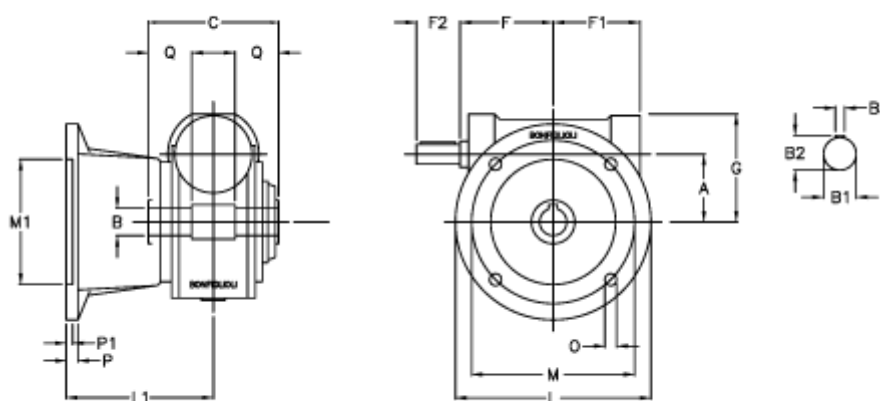

# Data Sheet

Article number: 3901049036600

Description: Worm gear with solid input shaft  
VF 49FA-36-HS

## Measures

a	= 49.5	F1 = 63	P = 12
B	= 25	F2 = 40	P1 = 10
B1	= 16	g = 80	Q = 22.5
B2	= 18.0	L = 125	
B3	= 5	L1 = 115	
C	= 82	m = 90	
Description	= VF 49FA-xx-HS	M1 = 70	
F	= 65	O = 10.5	